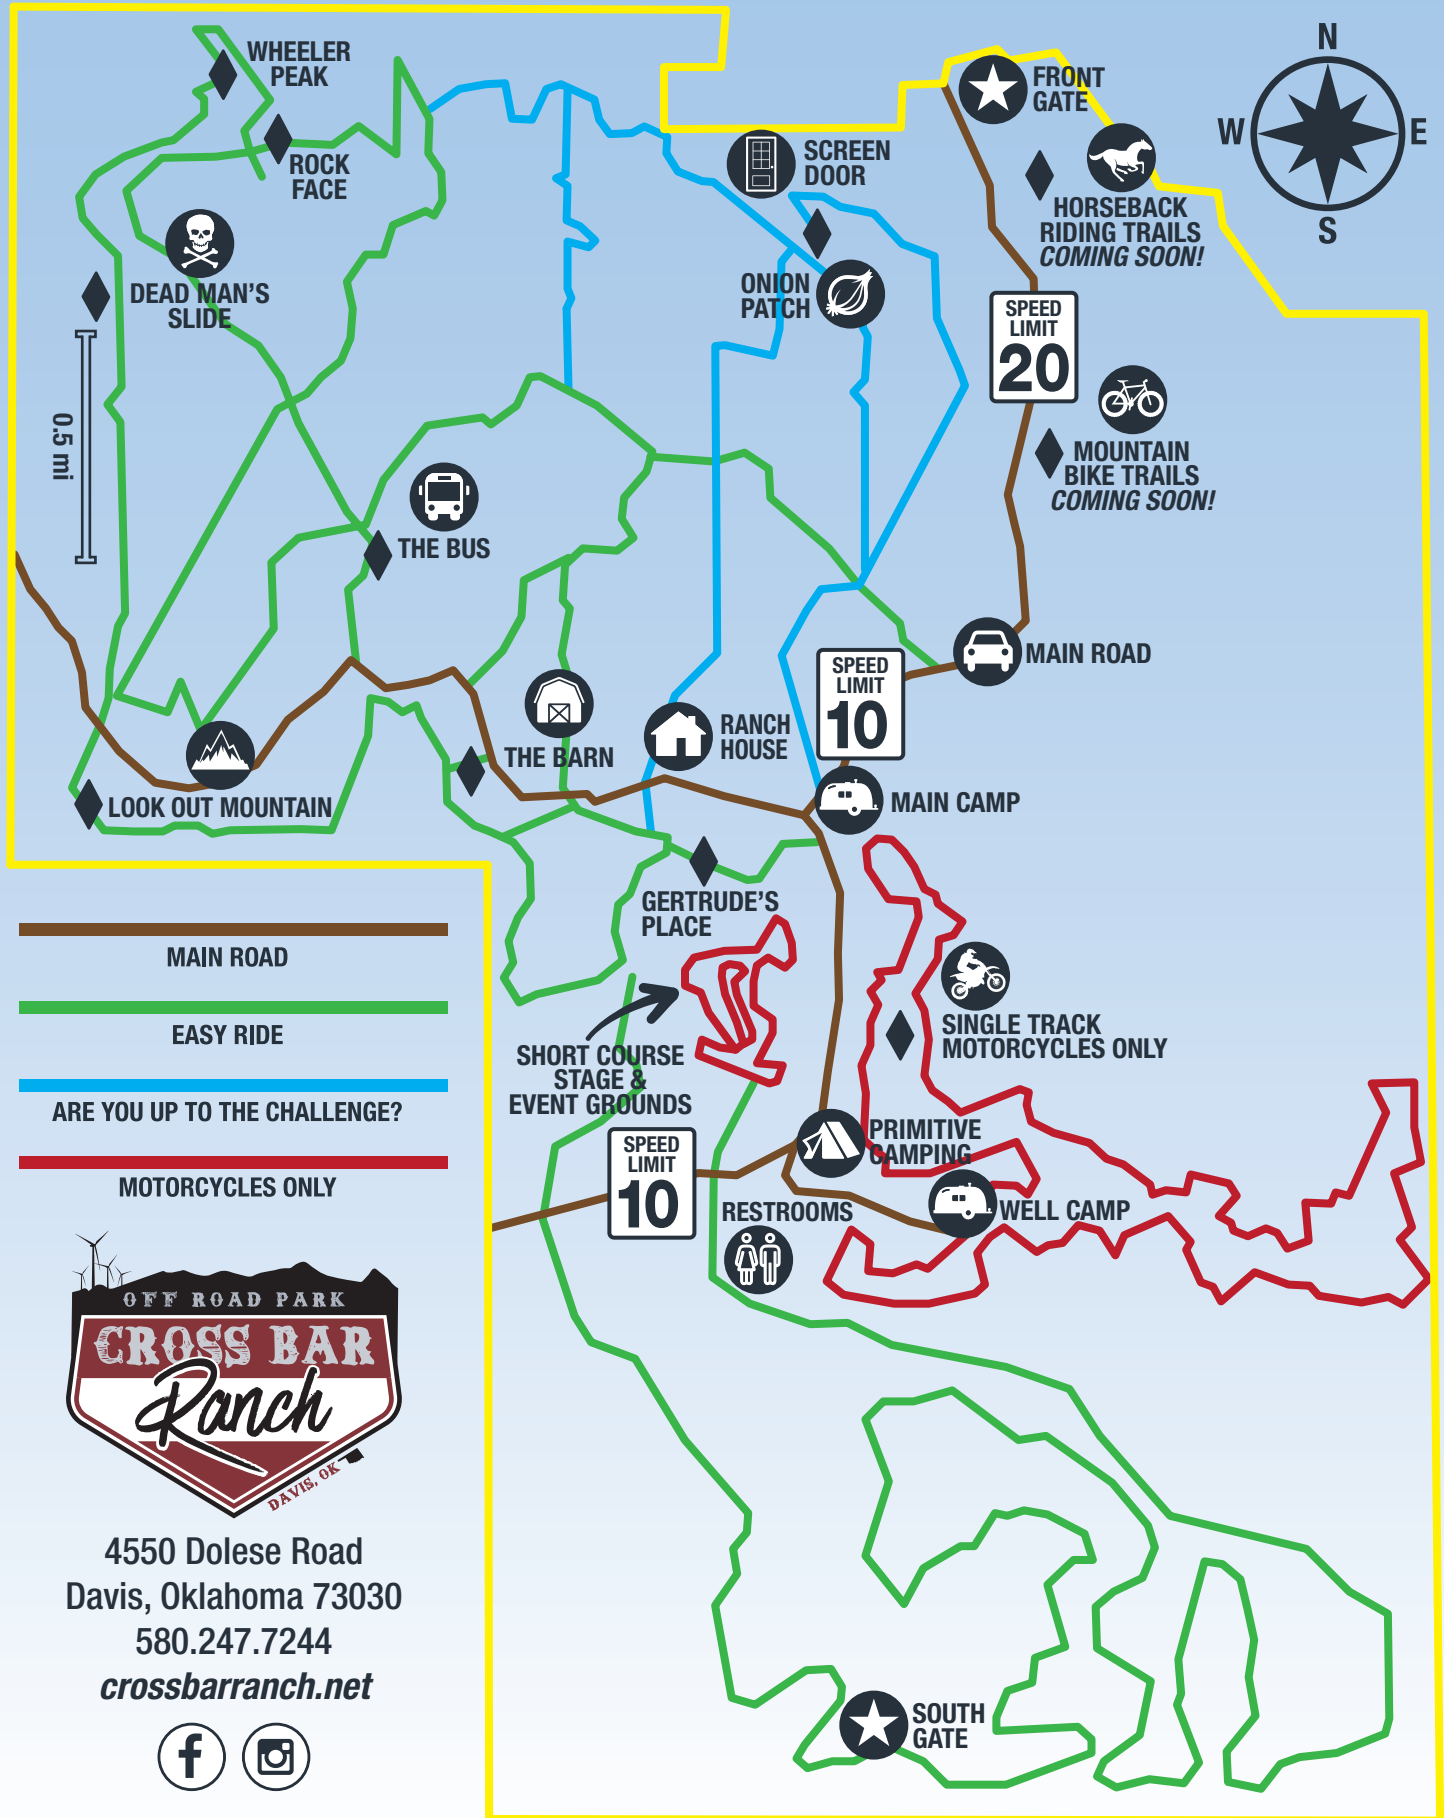

# NO ENTRY WITHOUT SIGNED WAIVER • RECOVERY FEES APPLY

- MAIN ROAD
- EASY RIDE
- ARE YOU UP TO THE CHALLENGE?
- MOTORCYCLES ONLY

4550 Dolese Road  
Davis, Oklahoma 73030  
580.247.7244  
[crossbarranch.net](http://crossbarranch.net)